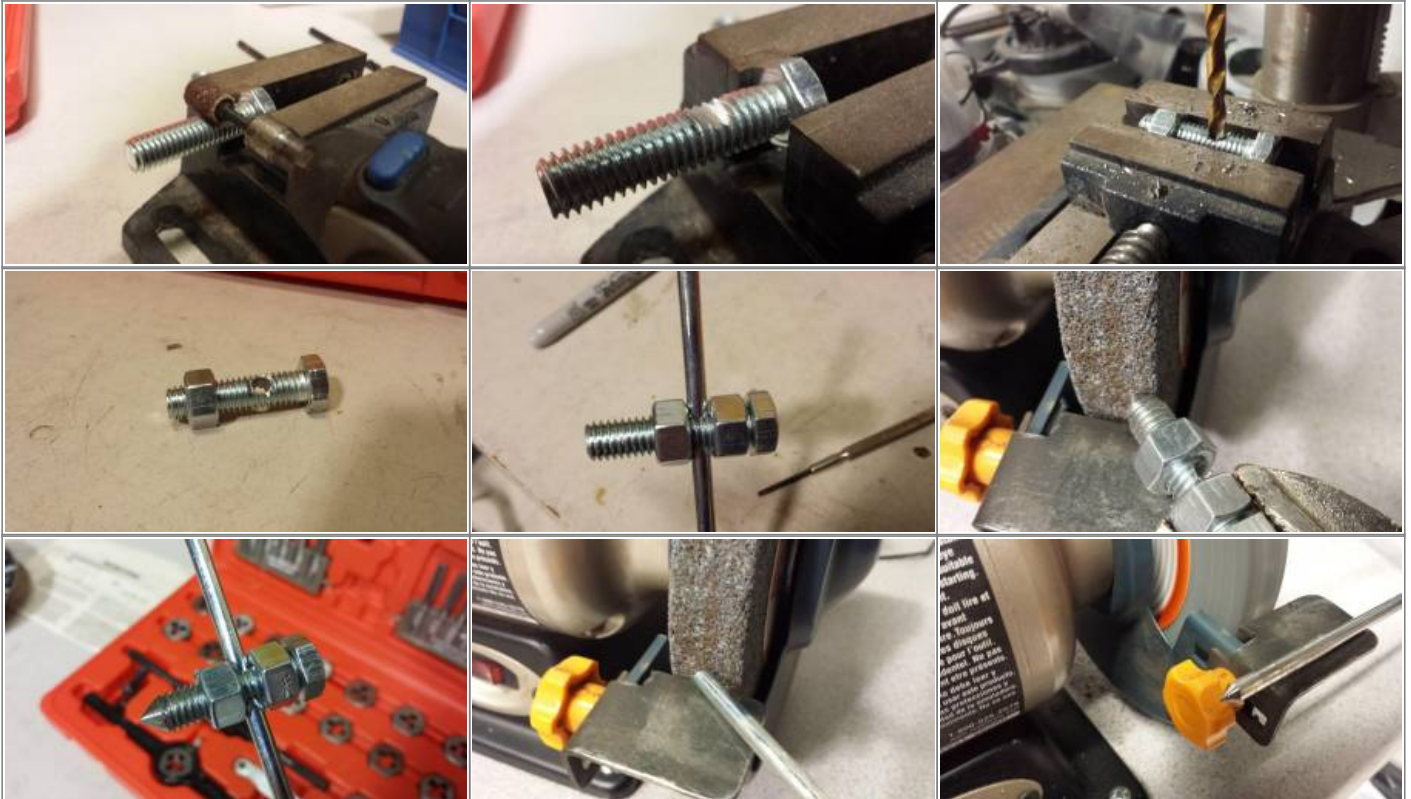

Table of Contents

REF: Tools - 153	3
Wheel to Swingarm Alignment	3

[Go To Technical Menu](#)

REF: Tools - 153

Wheel to Swingarm Alignment

Homemade Wheel Alignment Tool ¹⁾

Homemade Wheel Alignment Tool ²⁾

Homemade Wheel Alignment Tool ³⁾

Go To Technical Menu

¹⁾
photos by ~Grind~ of the XLFORUM
<https://www.xlforum.net/forum/sportster-motorcycle-forum/sportster-motorcycle-era-specific-and-model-specific/ironhead-sportster-motorcycle-talk-1957-1985/120367-rear-wheel-adjustment?t=1173769>

²⁾
photos by xtremeskier97 of the XLFORUM
<https://www.xlforum.net/forum/sportster-motorcycle-forum/sportster-motorcycle-era-specific-and-model-specific/frame-mount-evo-sportster-talk-1986-2003-models/120929-rear-wheel-alignment-anyone-anyone/page3?t=1181995&page=3>